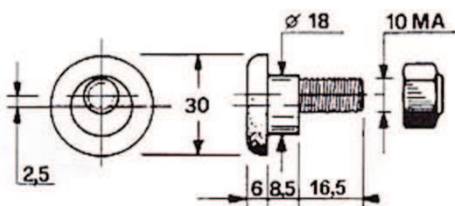

Code

Adaptable to: Code

Adaptable to:

**Bolts and nuts for harvester combine and fingers**

**M6 x 16**

Laverda 322707450+360653406  
 SCH 420100012+001106001  
 SCH 10931 + 13961  
 John Deere

**M10 x 35**

**NEW**

SCH 13014 + 13955  
 011106621 + 011701711  
 Varie

**M12 x 45**

**NEW**

**Bolts for rotary mowers knives**

**BM1215**

Kuhn 56115800  
 J.Deere CC19994  
 New Holland 687552

**BM1013**

Kuhn 56210100  
 J.Deere CC19989  
 New Holland 274092-766728

**BM1016**

Vicon 81160  
 New Holland  
 John Deere

**BM1218**

Vicon B1374593

**Bolts for shredder / feed mixer**

**M12 x 40**

**NEW**

Storti 161213334 (Bolt)  
 Storti 90800513 (Nut)  
 Storti 90809007 (Nut self-locking)

**M10 x 35 Q**

**M12 x 40 Q**

**M16 x 55 Q**

Storti  
 Other brands