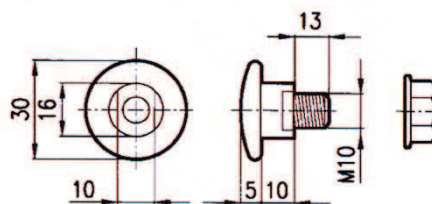

Kuhn 56115800
J.Deere CC19994
New Holland 687552

BM1013

Kuhn 56210100
J.Deere CC19989
New Holland 274092-766728

BM1016