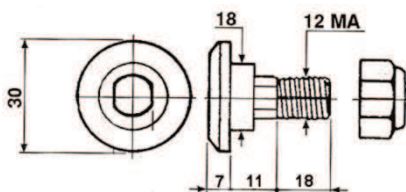

Code

Adaptable to: Code

Adaptable to:

**Bolts and nuts for harvester combine and fingers**

**M6 x 16**

Laverda 322707450+360653406  
 SCH 420100012+001106001  
 SCH 10931 + 13961  
 John Deere

**M10 x 35**

**NEW**

SCH 13014 + 13955  
 011106621 + 011701711  
 Varie

**M12 x 45**

**NEW**

**Bolts for rotary mowers knives**

**BM1215**

Kuhn 56115800  
 J.Deere CC19994  
 New Holland 687552

**BM1013**

Kuhn 56210100  
 J.Deere CC19989  
 New Holland 274092-766728

**BM1016**

Vicon 81160  
 New Holland  
 John Deere

**BM1218**

Vicon B1374593

**Bolts for shredder / feed mixer**

**M12 x 40**

**NEW**

Storti 161213334 (Bolt)  
 Storti 90800513 (Nut)  
 Storti 90809007 (Nut self-locking)

**M10 x 35 Q**

**M12 x 40 Q**

**M16 x 55 Q**

Storti  
 Other brands