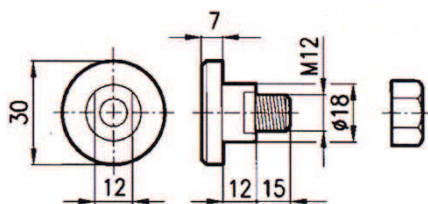

Bolts for rotary mowers knives

BM1215