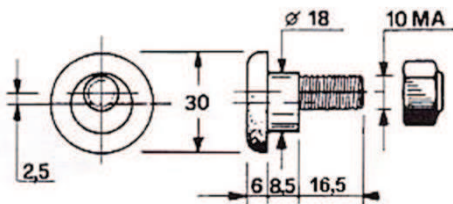

VITI, DADI & BULLONI - BLADE BOLT & NUT
KLINGEBOLZEN & SICHERUNGSMUTTER - BOULONS & ÉCROU
TORNILLOS & TUERCA - ВИНТЫ, ГАЙКИ И БОЛТЫ

Code

Adaptable to: Code

Adaptable to:

Bolts and nuts for harvester combine and fingers

M6 x 16

Laverda 322707450+360653406
SCH 420100012+001106001
SCH 10931 + 13961
John Deere

M10 x 35

SCH 13014 + 13955
011106621 + 011701711
Varie

Bolts for rotary mowers knives

BM1215

Kuhn 56115800
J.Deere CC19994
New Holland 687552

BM1013

Kuhn 56210100
J.Deere CC19989
New Holland 274092-766728

BM1016

Vicon 81160
New Holland
John Deere

BM1218

Vicon B1374593

Bolts for shredder / feed mixer

M12 x 40

Storti 161213334 (Bolt)
Storti 90800513 (Nut)
Storti 90809007 (Nut self-locking)

M10 x 35 Q

Storti
Other brands

M 16 x 55 Q

M 12 x 40 Q

Various brands