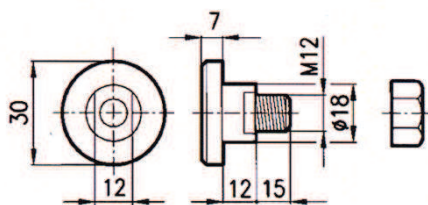

M6 x 16

Laverda 322707450+360653406
 SCH 420100012+001106001
 SCH 10931 + 13961
 John Deere

M10 x 35

SCH 13014 + 13955
 011106621 + 011701711
 Varie

Bolts for rotary mowers knives

BM1215

Kuhn 56115800
 J.Deere CC19994
 New Holland 687552

Storti 161213334 (Bolt)
 Storti 90800513 (Nut)
 Storti 90809007 (Nut self-locking)

M10 x 35 Q

Storti
 Other brands

M 16 x 55 Q

M 12 x 40 Q

Various brands