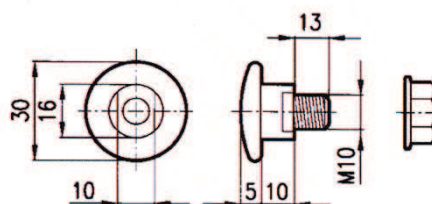

Kuhn 56115800
J.Deere CC19994
New Holland 687552

BM1013

Kuhn 56210100
J.Deere CC19989
New Holland 274092-766728

BM1016