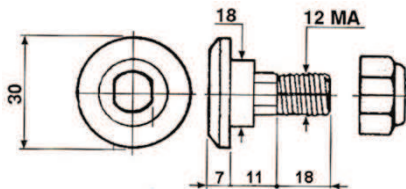

BM1013

Kuhn 56210100
 J.Deere CC19989
 New Holland 274092-766728

BM1016

Vicon 81160
 New Holland
 John Deere

BM1218

Vicon B1374593

Bolts for shredder / feed mixer

M12 x 40

Storti 161213334 (Bolt)
 Storti 90800513 (Nut)
 Storti 90809007 (Nut self-locking)

M10 x 35 Q

Storti
 Other brands

M 16 x 55 Q

M 12 x 40 Q

Various brands