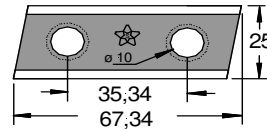

BIOTRITURATORI - BIO SHREDDER
БИОНАЕКСЛЕР - БРОЙЕРС
BIOTRITURADORES - НОЖИ ДЛЯ БИОИЗМЕЛЬЧИТЕЛЕЙ

Code

Adaptable to: Code

Adaptable to:

W DIN 80

Regular
Thickness 2

Wagner

222 1 F

Under serrated
Thickness 2 / 3

Nagri

BIO T1

Under serrated
Thickness 3

Bio Caravaggi 60-80

BIO T2

Under serrated
Thickness 3

Bio Prof Caravaggi 50-150

SG 26

Regular
Thickness 3

AL-KO 325967
Sandrigarden 261800

SG 27

Regular
Thickness 2

Sandrigarden 275420

D2001 L TA

Regular
Thickness 2,5