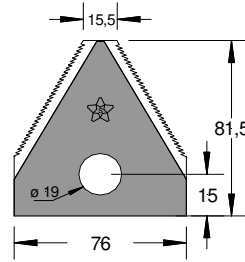

Adaptable to:

**W DIN 80**

Regular  
Thickness 2

Wagner

**222 1 F**

Under serrated  
Thickness 2 / 3

Nagri

**BIO T1**

Under serrated  
Thickness 3

Bio Caravaggi 60-80

**BIO T2**

Under serrated  
Thickness 3

Bio Prof Caravaggi 50-150

**SG 26**

Regular  
Thickness 3

AL-KO 325967  
Sandrigarden 261800