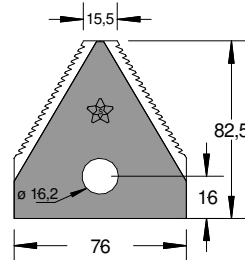

Adaptable to:

**W DIN 80**

Regular  
Thickness 2

Wagner

**222 1 F**

Under serrated  
Thickness 2 / 3

Nagri

**BIO T1**

Under serrated  
Thickness 3

Bio Caravaggi 60-80

**BIO T2**

Under serrated  
Thickness 3

Bio Prof Caravaggi 50-150

**SG 26**

Regular  
Thickness 3

AL-KO 325967  
Sandrigarden 261800