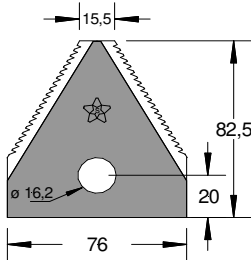

Adaptable to:

**W DIN 80**

Regular  
Thickness 2

Wagner

**222 1 F**

Under serrated  
Thickness 2 / 3

Nagri

**BIO T1**

Under serrated  
Thickness 3

Bio Caravaggi 60-80

**BIO T2**

Under serrated  
Thickness 3

Bio Prof Caravaggi 50-150

**SG 26**

Regular  
Thickness 3

AL-KO 325967  
Sandrigarden 261800