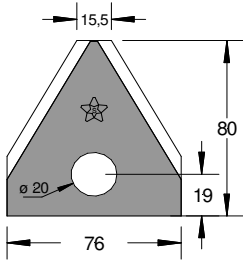

Adaptable to:

**W DIN 80**

Regular  
Thickness 2

Wagner

**222 1 F**

Under serrated  
Thickness 2 / 3

Nagri

**BIO T1**

**SG 27**

Regular  
Thickness 2

Sandrigarden 275420

**D2001 L TA**

Regular  
Thickness 2,5